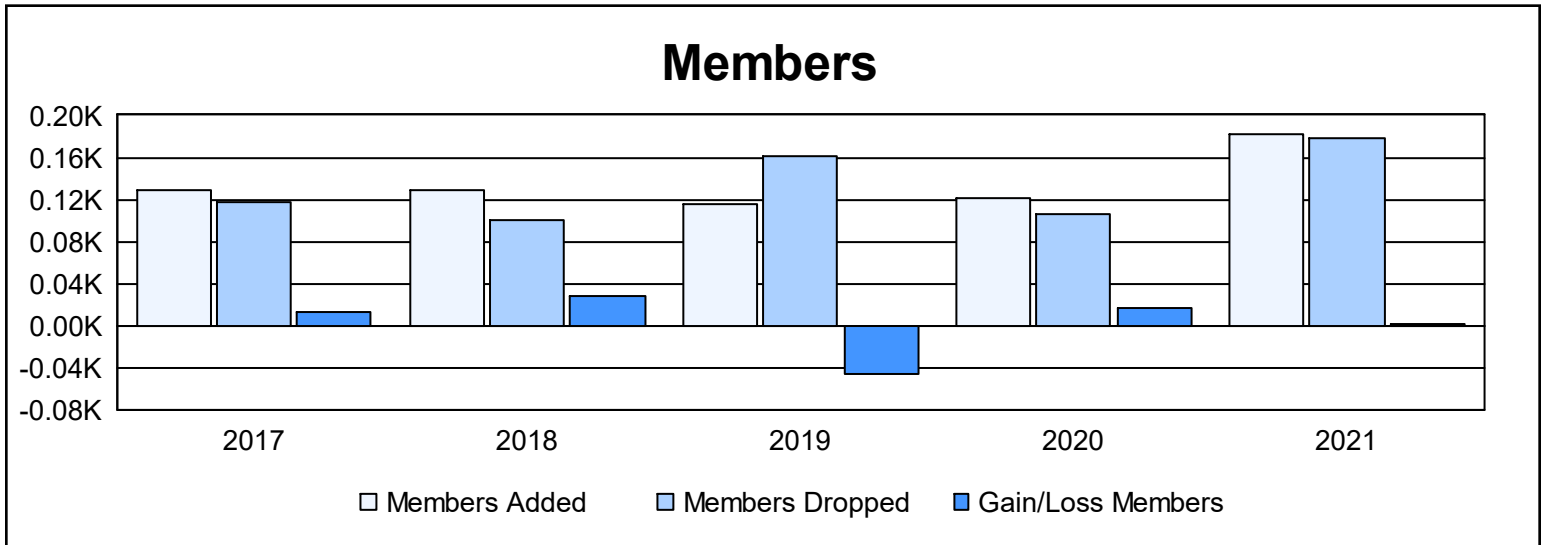

Year	New Clubs	Dropped Clubs	Gain/ Loss Clubs	New Members	Charter Members	Reinstate Members	Transfer Members	Total Member Added	Total Members Dropped	Gain/ Loss Members
2016-2017	1	2	-1	91	31	0	7	129	117	12
2017-2018	1	0	1	92	31	0	5	128	100	28
2018-2019	1	0	1	79	28	3	5	115	161	-46
2019-2020	1	1	0	81	30	4	6	121	105	16
2020-2021	2	1	1	95	60	24	2	181	179	2
<b>Average</b>	<b>1</b>	<b>1</b>	<b>0</b>	<b>88</b>	<b>36</b>	<b>6</b>	<b>5</b>	<b>135</b>	<b>132</b>	<b>2</b>

### Membership Composition June 2021 Cumulative