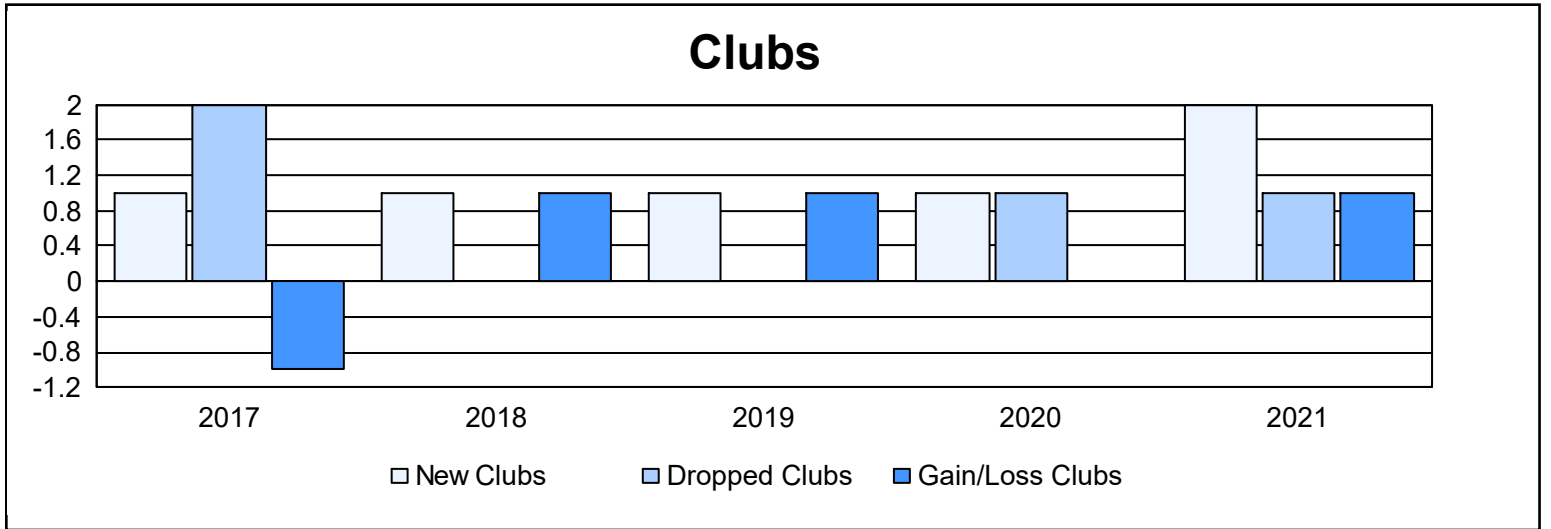

Year	New Clubs	Dropped Clubs	Gain/ Loss Clubs	New Members	Charter Members	Reinstate Members	Transfer Members	Total Member Added	Total Members Dropped	Gain/ Loss Members
2016-2017	1	2	-1	91	31	0	7	129	117	12
2017-2018	1	0	1	92	31	0	5	128	100	28
2018-2019	1	0	1	79	28	3	5	115	161	-46
2019-2020	1	1	0	81	30	4	6	121	105	16
2020-2021	2	1	1	95	60	24	2	181	179	2
<b>Average</b>	<b>1</b>	<b>1</b>	<b>0</b>	<b>88</b>	<b>36</b>	<b>6</b>	<b>5</b>	<b>135</b>	<b>132</b>	<b>2</b>

### Membership Composition June 2021 Cumulative