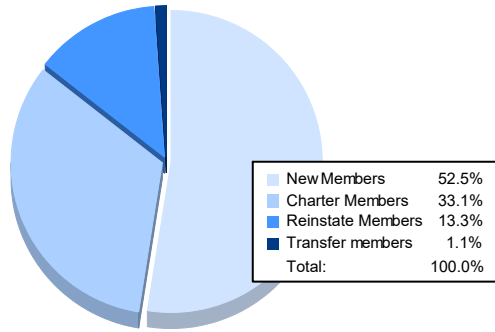

Year	New Clubs	Dropped Clubs	Gain/ Loss Clubs	New Members	Charter Members	Reinstate Members	Transfer Members	Total Member Added	Total Members Dropped	Gain/ Loss Members
2016-2017	1	2	-1	91	31	0	7	129	117	12
2017-2018	1	0	1	92	31	0	5	128	100	28
2018-2019	1	0	1	79	28	3	5	115	161	-46
2019-2020	1	1	0	81	30	4	6	121	105	16
2020-2021	2	1	1	95	60	24	2	181	179	2
<b>Average</b>	<b>1</b>	<b>1</b>	<b>0</b>	<b>88</b>	<b>36</b>	<b>6</b>	<b>5</b>	<b>135</b>	<b>132</b>	<b>2</b>

### Membership Composition June 2021 Cumulative

### Gender Composition June 2021 Cumulative